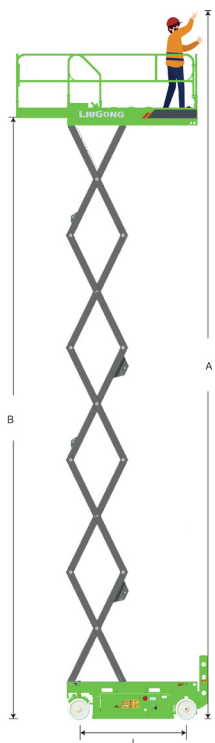

Working Height Max. 15.7 / 8 m (51'6" / 26'3")
Overall Lift Capacity Max. 250 kg (551 lb)
Overall Width 1.25 m (4'1")
Overall Length 2.84 m (9'4")
Overall Weight 3,280 kg (7,231lb)

LS1412H **Electric Scissor** **Lift H-Drive**

LS1412H SPECIFICATIONS >>>

DIMENSIONS

A. Working Height Max. (Indoor/Outdoor)	15.7 / 8 m (51'6" / 26'3")
B. Platform Height Max.(Indoor/Outdoor)	13.7 / 6 m (44'11" / 20')
C. Platform Height (Stowed)	1.48 m (4'10")
D. Platform Length	2.64 m (8'8")
E. Platform Width	1.16 m (3'10")
F. Extension Deck (Roll Out)	0.9 m (2'11")
G. Overall Length	2.84 m (9'4")
H. Overall Length (Without Ladder)	2.64 m (8'8")
I. Overall Width	1.25 m (4'1")
J. Stowed Height (Rails Up)	2.62 m (8'7")
K. Stowed Height (Rails Down)	2.055 m (6'9")
L. Wheelbase	2.22 m (7'3")
M. Ground Clearance (Pothole Raised)	100 mm (4")
N. Ground Clearance (Pothole Deployed)	20 mm (0.8")

PRODUCTIVITY

Overall Lift Capacity Max.	250 kg (551 lb)
Extension Deck Capacity	113 kg (249 lb)
Platform Occupancy Max. (Indoor/Outdoor)	2 / 1
Drive Speed (Stowed)	4 km/h (2.5 mph)
Drive Speed (Raised)	0.7 km/h (0.4 mph)
Turning Radius (Inside/Outside)	0 / 2.65 m (0 / 8'8")
Lift/Lower Time	80 / 67 s
Gradeability	25 %
Tilt Sensor Activation	X 2.5° / Y 3°
Tire Size (Solid Non-marking)	381 x 127 mm (1'3" x 5")