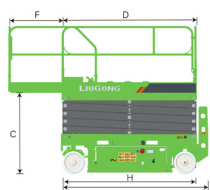

Working Height Max. 15.7 / 8 m (51'6" / 26'3")
Overall Lift Capacity Max. 250 kg (551 lb)
Overall Width 1.25 m (4'1")
Overall Length 2.84 m (9'4")
Overall Weight 3,280 kg (7,231lb)

LS1412H **Electric Scissor** **Lift H-Drive**

LS1412H SPECIFICATIONS >>>

DIMENSIONS

A. Working Height Max. (Indoor/Outdoor)	15.7 / 8 m (51'6" / 26'3")
B. Platform Height Max.(Indoor/Outdoor)	13.7 / 6 m (44'11" / 20')
C. Platform Height (Stowed)	1.48 m (4'10")
D. Platform Length	2.64 m (8'8")
E. Platform Width	1.16 m (3'10")
F. Extension Deck (Roll Out)	0.9 m (2'11")
G. Overall Length	2.84 m (9'4")
H. Overall Length (Without Ladder)	2.64 m (8'8")
I. Overall Width	1.25 m (4'1")
J. Stowed Height (Rails Up)	2.62 m (8'7")
K. Stowed Height (Rails Down)	2.055 m (6'9")
L. Wheelbase	2.22 m (7'3")
M. Ground Clearance (Pothole Raised)	100 mm (4")
N. Ground Clearance (Pothole Deployed)	20 mm (0.8")

PRODUCTIVITY

Overall Lift Capacity Max.	250 kg (551 lb)
Extension Deck Capacity	113 kg (249 lb)
Platform Occupancy Max. (Indoor/Outdoor)	2 / 1
Drive Speed (Stowed)	4 km/h (2.5 mph)
Drive Speed (Raised)	0.7 km/h (0.4 mph)
Turning Radius (Inside/Outside)	0 / 2.65 m (0 / 8'8")
Lift/Lower Time	80 / 67 s
Gradeability	25 %
Tilt Sensor Activation	X 2.5° / Y 3°
Tire Size (Solid Non-marking)	381 x 127 mm (1'3" x 5")