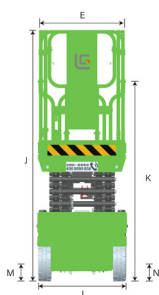

Working Height Max. 15.7 / 8 m (51'6" / 26'3")
Overall Lift Capacity Max. 250 kg (551 lb)
Overall Width 1.25 m (4'1")
Overall Length 2.84 m (9'4")
Overall Weight 3,280 kg (7,231lb)

LS1412H **Electric Scissor** **Lift H-Drive**

LS1412H SPECIFICATIONS >>>

DIMENSIONS

A. Working Height Max. (Indoor/Outdoor)	15.7 / 8 m (51'6" / 26'3")
B. Platform Height Max.(Indoor/Outdoor)	13.7 / 6 m (44'11" / 20')
C. Platform Height (Stowed)	1.48 m (4'10")
D. Platform Length	2.64 m (8'8")
E. Platform Width	1.16 m (3'10")
F. Extension Deck (Roll Out)	0.9 m (2'11")
G. Overall Length	2.84 m (9'4")
H. Overall Length (Without Ladder)	2.64 m (8'8")
I. Overall Width	1.25 m (4'1")
J. Stowed Height (Rails Up)	2.62 m (8'7")
K. Stowed Height (Rails Down)	2.055 m (6'9")
L. Wheelbase	2.22 m (7'3")
M. Ground Clearance (Pothole Raised)	100 mm (4")
N. Ground Clearance (Pothole Deployed)	20 mm (0.8")

PRODUCTIVITY

Overall Lift Capacity Max.	250 kg (551 lb)
Extension Deck Capacity	113 kg (249 lb)
Platform Occupancy Max. (Indoor/Outdoor)	2 / 1
Drive Speed (Stowed)	4 km/h (2.5 mph)
Drive Speed (Raised)	0.7 km/h (0.4 mph)
Turning Radius (Inside/Outside)	0 / 2.65 m (0 / 8'8")
Lift/Lower Time	80 / 67 s
Gradeability	25 %
Tilt Sensor Activation	X 2.5° / Y 3°
Tire Size (Solid Non-marking)	381 x 127 mm (1'3" x 5")