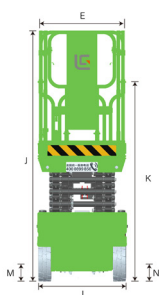

Working Height Max.	13.8 m (45'3") 9.5 m (31'2")
Overall Lift Capacity Max.	320 kg (705 lb)
Overall Width	1.18 m (3'10")
Overall Length	2.48 m (8'2")
Overall Weight	2,800 kg (6,172 lb)

LS1212H

Electric Scissor Lift H-Drive

LS1212H SPECIFICATIONS >>>

DIMENSIONS

A. Working Height Max. (Indoor/Outdoor)	13.8 / 9.5 m (45'3" / 31'2")
B. Platform Height Max. (Indoor/Outdoor)	11.8 / 7.5 m (38'9" / 24'7")
C. Platform Height (Stowed)	1.48 m (4'10")
D. Platform Length	2.48 m (8'2")
E. Platform Width	1.15 m (3'9")
F. Extension Deck (Roll Out)	0.9 m (2'11")
G. Overall Length	2.48 m (8'2")
H. Overall Length (Without Ladder)	2.29 m (7'6")
I. Overall Width	1.18 m (3'10")
J. Stowed Height (Rails Up)	2.62 m (8'7")
K. Stowed Height (Rails Down)	2.1 m (6'11")
L. Wheelbase	1.88 m (6'2")
M. Ground Clearance (Pothole Raised)	100 mm (4")
N. Ground Clearance (Pothole Deployed)	20 mm (0.8")

PRODUCTIVITY

Overall Lift Capacity Max.	320 kg (705 lb)
Extension Deck Capacity	120 kg (264 lb)
Platform Occupancy Max. (Indoor/Outdoor)	2 / 1
Drive Speed (Stowed)	2 km/h (1.2 mph)
Drive Speed (Raised)	0.4 km/h (0.2 mph)
Turning Radius (Inside/Outside)	0.24 / 2.3 m (9" / 7'6")
Lift/Lower Time	60 / 55 s
Gradeability	25 %
Tilt Sensor Activation	X 1.5° / Y 3°
Tire Size (Solid Non-marking)	381 x 127 mm (1'3" x 5")