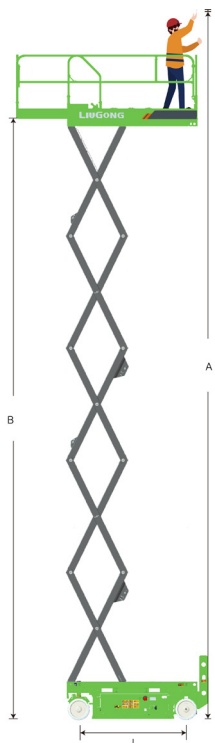

Working Height Max.	13.8 m (45'3") 9.5 m (31'2")
Overall Lift Capacity Max.	320 kg (705 lb)
Overall Width	1.18 m (3'10")
Overall Length	2.48 m (8'2")
Overall Weight	2,800 kg (6,172 lb)

LS1212H

Electric Scissor Lift H-Drive

LS1212H SPECIFICATIONS >>>

DIMENSIONS

A. Working Height Max. (Indoor/Outdoor)	13.8 / 9.5 m (45'3" / 31'2")
B. Platform Height Max. (Indoor/Outdoor)	11.8 / 7.5 m (38'9" / 24'7")
C. Platform Height (Stowed)	1.48 m (4'10")
D. Platform Length	2.48 m (8'2")
E. Platform Width	1.15 m (3'9")
F. Extension Deck (Roll Out)	0.9 m (2'11")
G. Overall Length	2.48 m (8'2")
H. Overall Length (Without Ladder)	2.29 m (7'6")
I. Overall Width	1.18 m (3'10")
J. Stowed Height (Rails Up)	2.62 m (8'7")
K. Stowed Height (Rails Down)	2.1 m (6'11")
L. Wheelbase	1.88 m (6'2")
M. Ground Clearance (Pothole Raised)	100 mm (4")
N. Ground Clearance (Pothole Deployed)	20 mm (0.8")

PRODUCTIVITY

Overall Lift Capacity Max.	320 kg (705 lb)
Extension Deck Capacity	120 kg (264 lb)
Platform Occupancy Max. (Indoor/Outdoor)	2 / 1
Drive Speed (Stowed)	2 km/h (1.2 mph)
Drive Speed (Raised)	0.4 km/h (0.2 mph)
Turning Radius (Inside/Outside)	0.24 / 2.3 m (9" / 7'6")
Lift/Lower Time	60 / 55 s
Gradeability	25 %
Tilt Sensor Activation	X 1.5° / Y 3°
Tire Size (Solid Non-marking)	381 x 127 mm (1'3" x 5")

POWER

Battery	24 V / 225 Ah
Lithium Battery (Optional)	24 V / 230 Ah
Charger	24 V / 30 A
Lift Motor	24 V / 3.3 kW
Hydraulic System Volume	25 L (6 gal 4 pt)
Hydraulic Tank Capacity	20 L (5 gal 2 pt)

WEIGHT