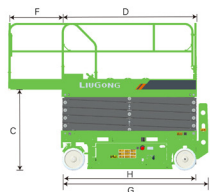

Working Height Max.	13.8 m (45'3") 9.5 m (31'2")
Overall Lift Capacity Max.	320 kg (705 lb)
Overall Width	1.18 m (3'10")
Overall Length	2.48 m (8'2")
Overall Weight	2,800 kg (6,172 lb)

LS1212H

Electric Scissor Lift H-Drive

LS1212H SPECIFICATIONS >>>

DIMENSIONS

A. Working Height Max. (Indoor/Outdoor)	13.8 / 9.5 m (45'3" / 31'2")
B. Platform Height Max. (Indoor/Outdoor)	11.8 / 7.5 m (38'9" / 24'7")
C. Platform Height (Stowed)	1.48 m (4'10")
D. Platform Length	2.48 m (8'2")
E. Platform Width	1.15 m (3'9")
F. Extension Deck (Roll Out)	0.9 m (2'11")
G. Overall Length	2.48 m (8'2")
H. Overall Length (Without Ladder)	2.29 m (7'6")
I. Overall Width	1.18 m (3'10")
J. Stowed Height (Rails Up)	2.62 m (8'7")
K. Stowed Height (Rails Down)	2.1 m (6'11")
L. Wheelbase	1.88 m (6'2")
M. Ground Clearance (Pothole Raised)	100 mm (4")
N. Ground Clearance (Pothole Deployed)	20 mm (0.8")

PRODUCTIVITY

Overall Lift Capacity Max.	320 kg (705 lb)
Extension Deck Capacity	120 kg (264 lb)
Platform Occupancy Max. (Indoor/Outdoor)	2 / 1
Drive Speed (Stowed)	2 km/h (1.2 mph)
Drive Speed (Raised)	0.4 km/h (0.2 mph)
Turning Radius (Inside/Outside)	0.24 / 2.3 m (9" / 7'6")
Lift/Lower Time	60 / 55 s
Gradeability	25 %
Tilt Sensor Activation	X 1.5° / Y 3°
Tire Size (Solid Non-marking)	381 x 127 mm (1'3" x 5")